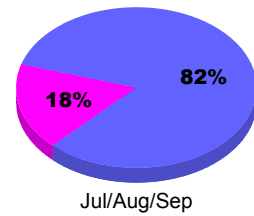

Membership Results
2010-2011

Membership
2009-2010

Month	Net Memb Goal	Actual New Memb	Actual Dropped Memb	Gain/Loss of Memb	Gain/Loss of Memb
Jul/Aug/Sep	175	161	-57	104	1
Totals	175	161	-57	104	1

Membership Results 2010-2011

Goal, New, Dropped, Gain/Loss

Comparison of Membership Gain/Loss

Current Year Compared to the Previous Year

Gender Comparison 2010-2011

■ Male ■ Female