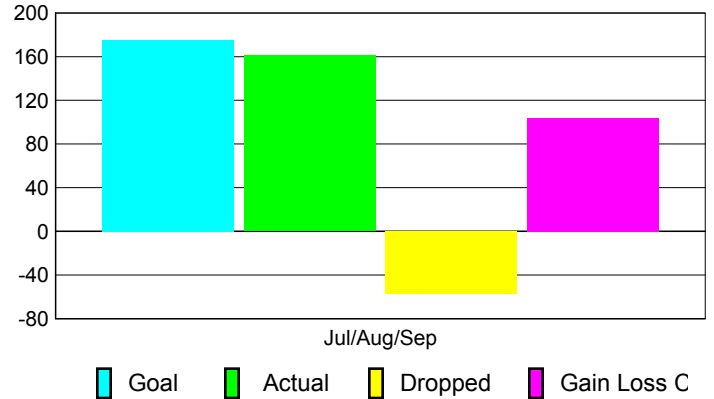

Membership Results 2010-2011

Goal, New, Dropped, Gain/Loss